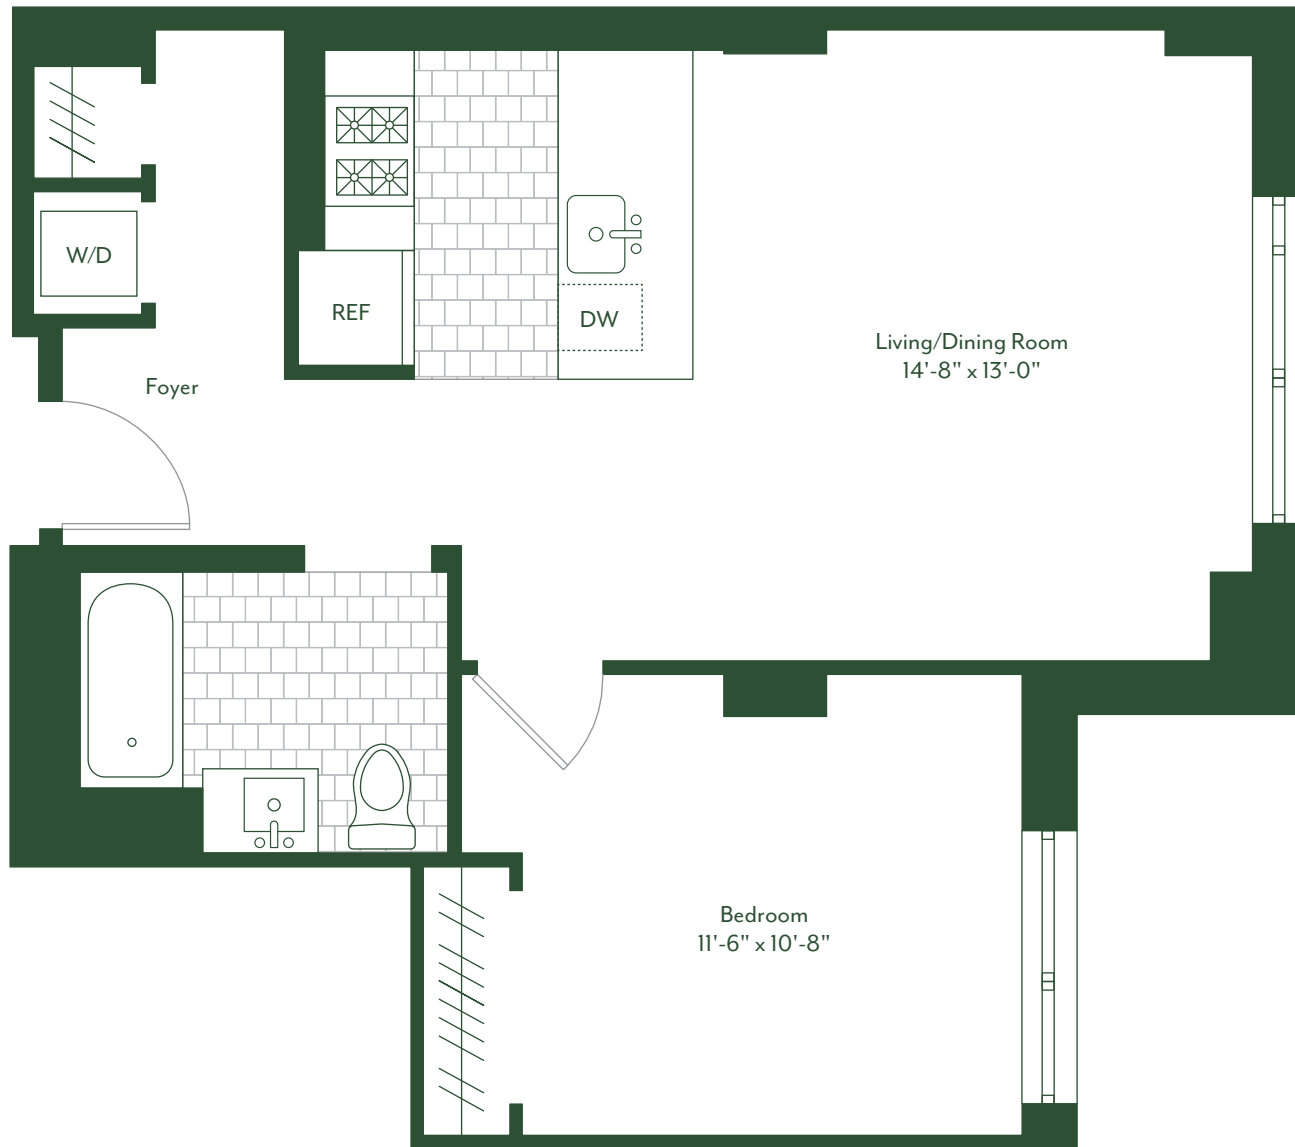

THE PARKLINE

Residence J | Floors 10-12

1 Bedroom, 1 Full Bath

NOTES: