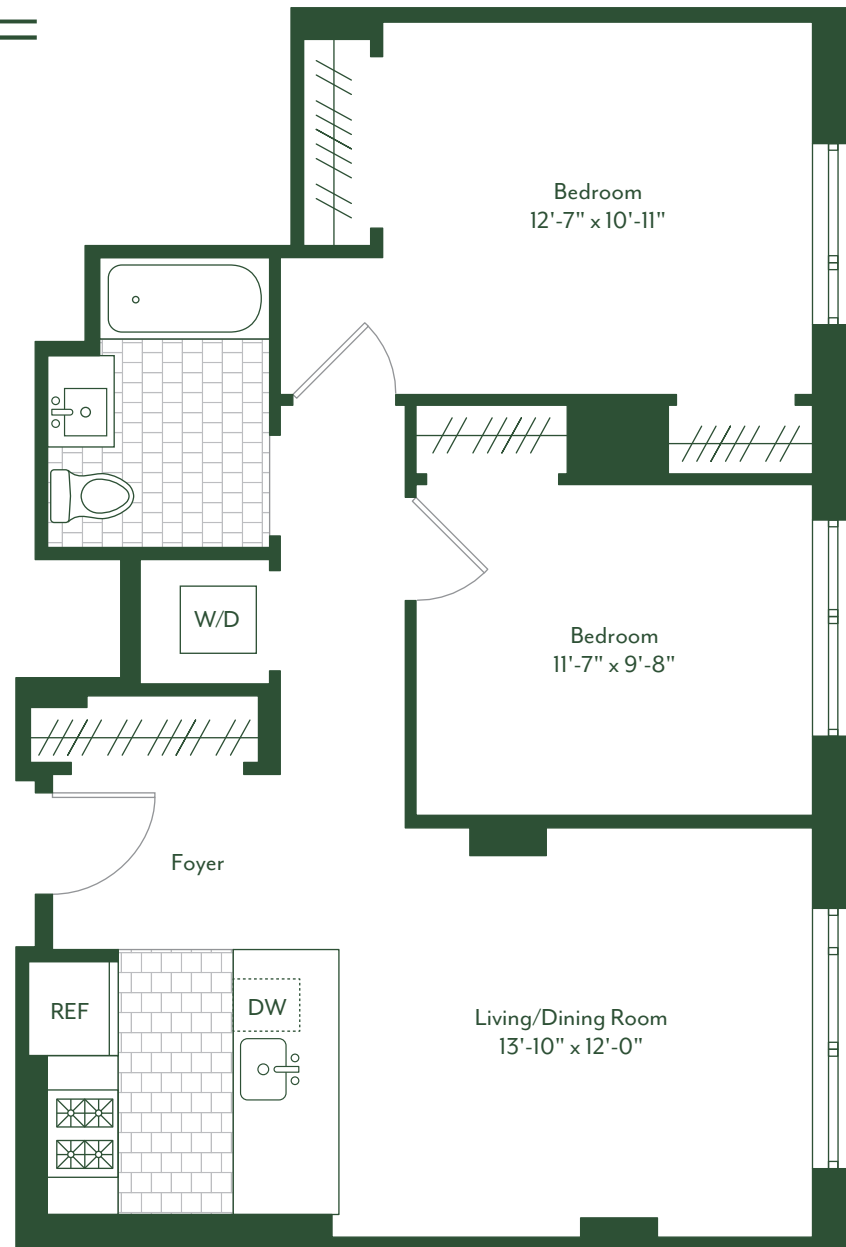

THE PARKLINE

Residence J | Floors 15-23

2 Bedroom, 1 Full Bath

NOTES: