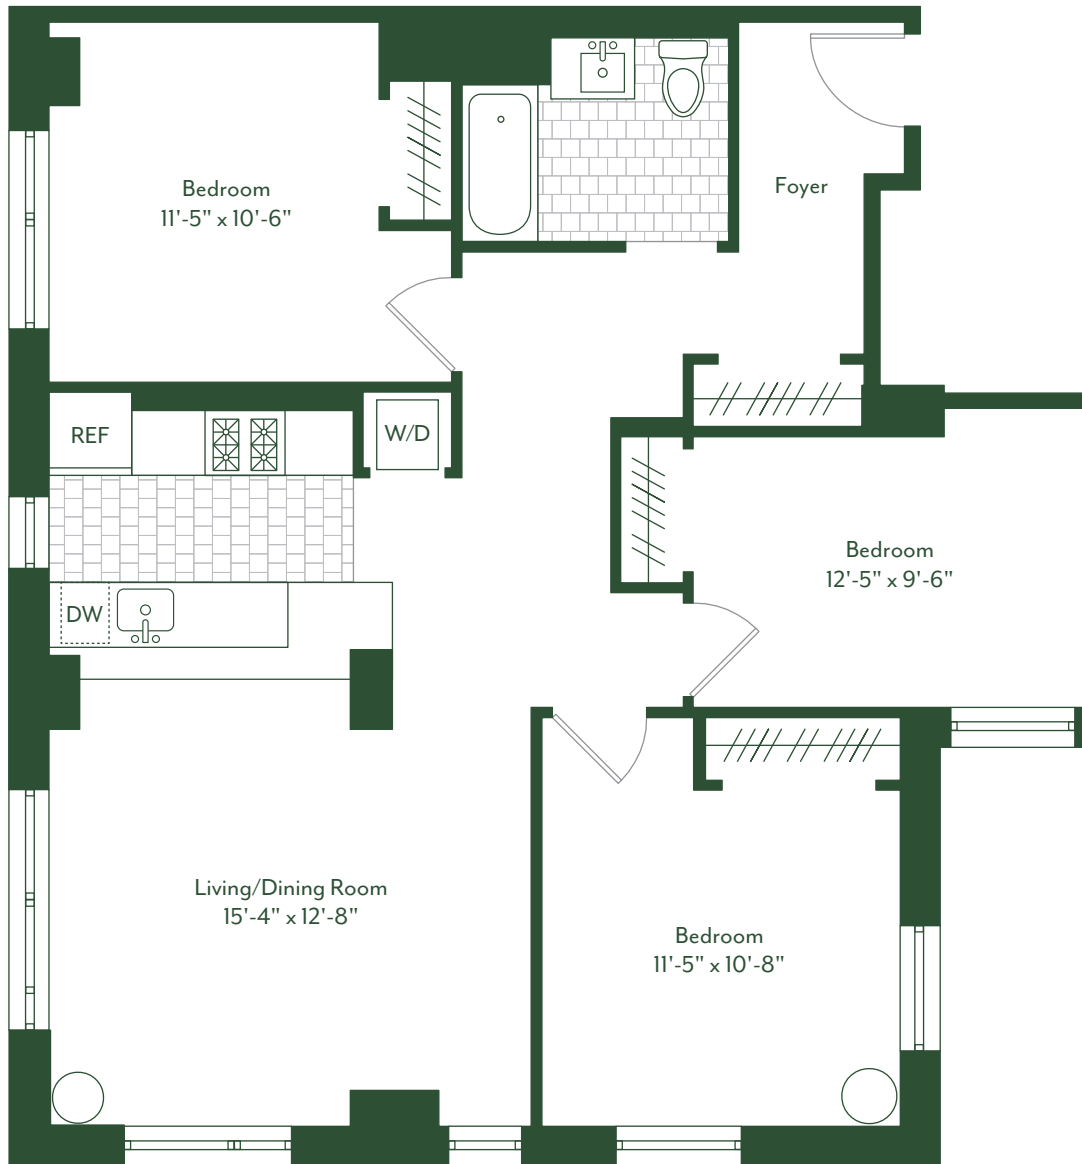

THE PARKLINE

Residence G | Floors 4-12

Corner 3 Bedroom
Windowed Kitchen, 1 Full Bath

NOTES: